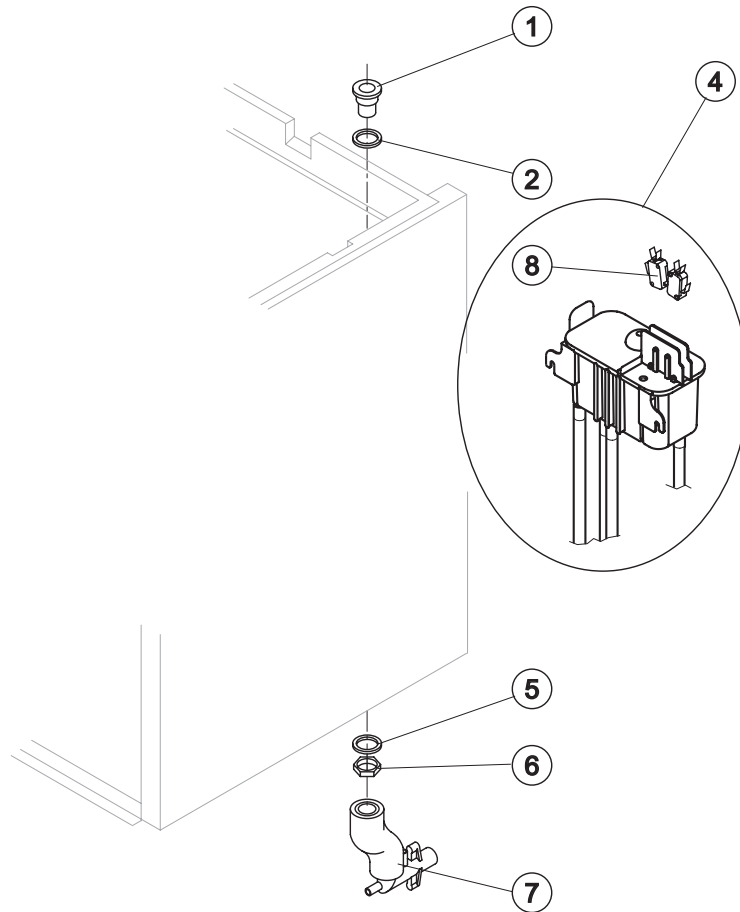

Ref. 1 - Foamed Cabinet Assy

Condensation	Code
Air	C11205A
Water	C11205W

Common Parts

Ref.	Spare Description	Code
3*	Molecular Drier	14009
5*	Vacuum-Charge Valve Plug	14006
6*	Vacuum-Charge Valve Device	14005
7	Vacuum-Charge Valve Body	14007
8	Compressor	23985
9	Suction Line	for the spare parts code give us the s/n.

Parts for Air-Cooled Version Only

Ref.	Spare Description	Code
1	Sucking Fan	20096
4	Air Condenser	20283

Parts for Water-Cooled Version Only

Ref.	Spare Description	Code
1	Sucking Fan	10213
2	Water Condenser	14057

TB 853

EVAPORATOR

Ref.	Spare Description	Code
1	Ice Exhaust with insulating cap	C10648
3	Ice Breaker	20915
4	Extruder with bearings assembly	C201001
5	Auger	201000
6	OR Gasket 4325	20987
7	Ceramic Seal	20937
8	OR Gasket 3162 mat. NBR70	20429
9	Reduction Ring	20785
10	Seal Ring	20985
11	Bearing	20917
12	Flange	20916
13	Joint	D20630
14	Evaporator Assy	C11174
16	Insulating Cap	18205

Rev. 00 - 06/06/2018

Common Parts

Ref.	Spare Description	Code
1	Water Outlet Nipple	10472
2	Silicone Gasket	13006
4*	Double Switch Basin Assembly	C10705
5	Semirigid Polyethylene Gasket	13007
6	Bin Discharge Nut	10096
8	Microswitch	23055