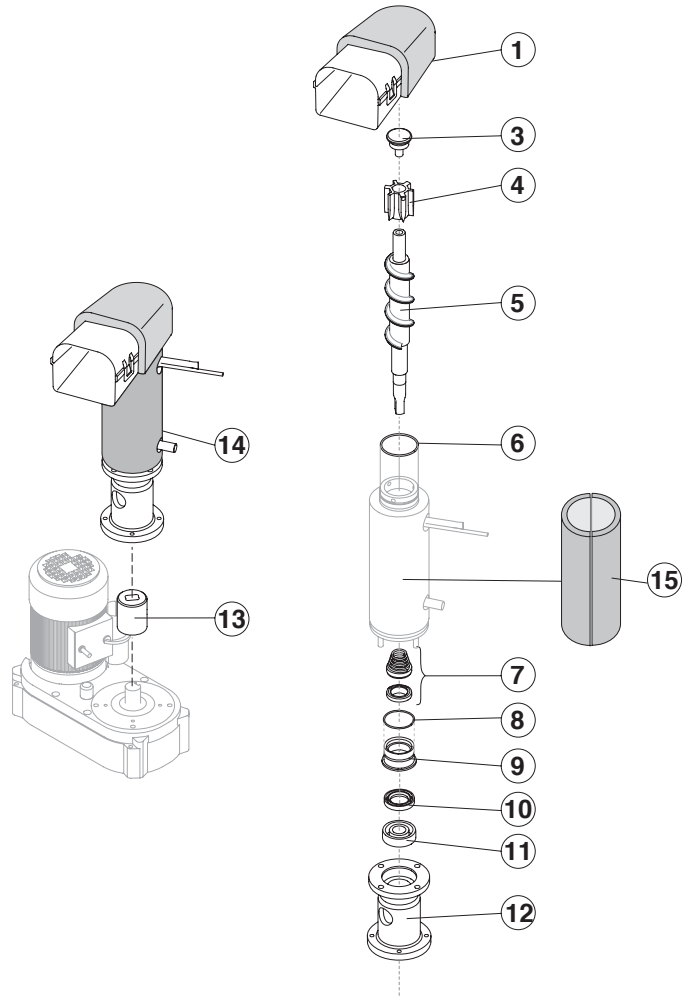

Ref. 1 - Foamed Cabinet Assy

Condensation	Code
Air	C11205A
Water	C11205W

Common Parts

Ref.	Spare Description	Code
3*	Molecular Drier	14009
5*	Vacuum-Charge Valve Plug	14006
6*	Vacuum-Charge Valve Device	14005
7	Vacuum-Charge Valve Body	14007
8	Compressor	23985
9	Suction Line	for the spare parts code give us the s/n.

Parts for Air-Cooled Version Only

Ref.	Spare Description	Code
1	Sucking Fan	20096
4	Air Condenser	20283

Parts for Water-Cooled Version Only

Ref.	Spare Description	Code
1	Sucking Fan	10213
2	Water Condenser	14057

TB 853

EVAPORATOR

Ref.	Spare Description	Code
1	Ice Exhaust with insulating cap	C10648
3	Ice Breaker	20915
4	Extruder with bearings assembly	C201001
5	Auger	201000
6	OR Gasket 4325	20987
7	Ceramic Seal	20937
8	OR Gasket 3162 mat. NBR70	20429
9	Reduction Ring	20785
10	Seal Ring	20985
11	Bearing	20917
12	Flange	20916
13	Joint	D20630
14	Evaporator Assy	C11174
16	Insulating Cap	18205

Rev. 00 - 06/06/2018

Common Parts

Ref.	Spare Description	Code
1	Water Outlet Nipple	10472
2	Silicone Gasket	13006
4*	Double Switch Basin Assembly	C10705
5	Semirigid Polyethylene Gasket	13007
6	Bin Discharge Nut	10096
8	Microswitch	23055