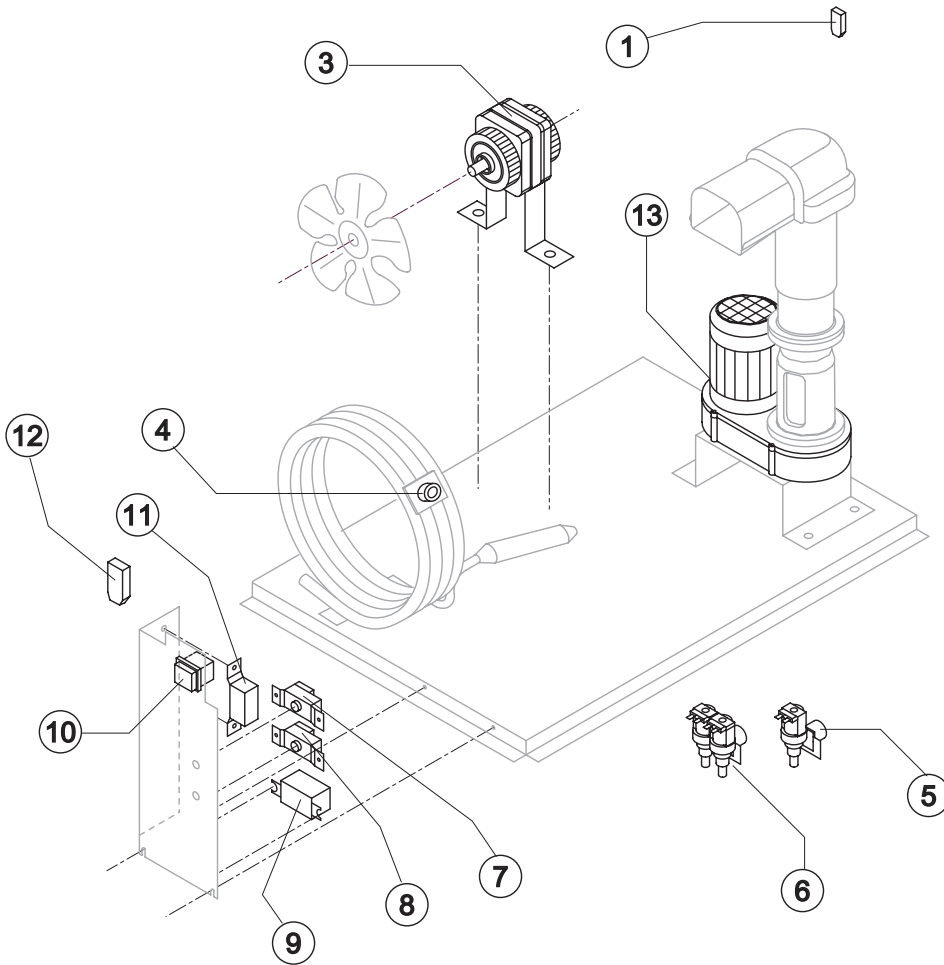

TB 853

EVAPORATOR

Ref.	Spare Description	Code
1	Ice Exhaust with insulating cap	C10648
3	Ice Breaker	20915
4	Extruder with bearings assembly	C201001
5	Auger	201000
6	OR Gasket 4325	20987
7	Ceramic Seal	20937
8	OR Gasket 3162 mat. NBR70	20429
9	Reduction Ring	20785
10	Seal Ring	20985
11	Bearing	20917
12	Flange	20916
13	Joint	D20630
14	Evaporator Assy	C11174
16	Insulating Cap	18205

Rev. 00 - 06/06/2018

Common Parts

Ref.	Spare Description	Code
1	Water Outlet Nipple	10472
2	Silicone Gasket	13006
4*	Double Switch Basin Assembly	C10705
5	Semirigid Polyethylene Gasket	13007
6	Bin Discharge Nut	10096
8	Microswitch	23055

Parts for Air-Cooled Version Only

Ref.	Spare Description	Code
7	Discharges Manifold	C10235

Parts for Water-Cooled Version Only

Ref.	Spare Description	Code
7	Discharges Manifold	C10240

Common Parts

Ref.	Spare Description	Code
1	Anti Radio Interference Filter	C23457
3*	Fan Motor	23029
7*	Bin Thermostat	R23005
8*	Evaporator Thermostat	R23591
9*	Relay	23190
10*	Green Light Switch (On-Off)	23327
11*	Condenser Pressure Switch	23175
12	Anti Radio Interference Filter	C23459
13	Gearmotor	231060