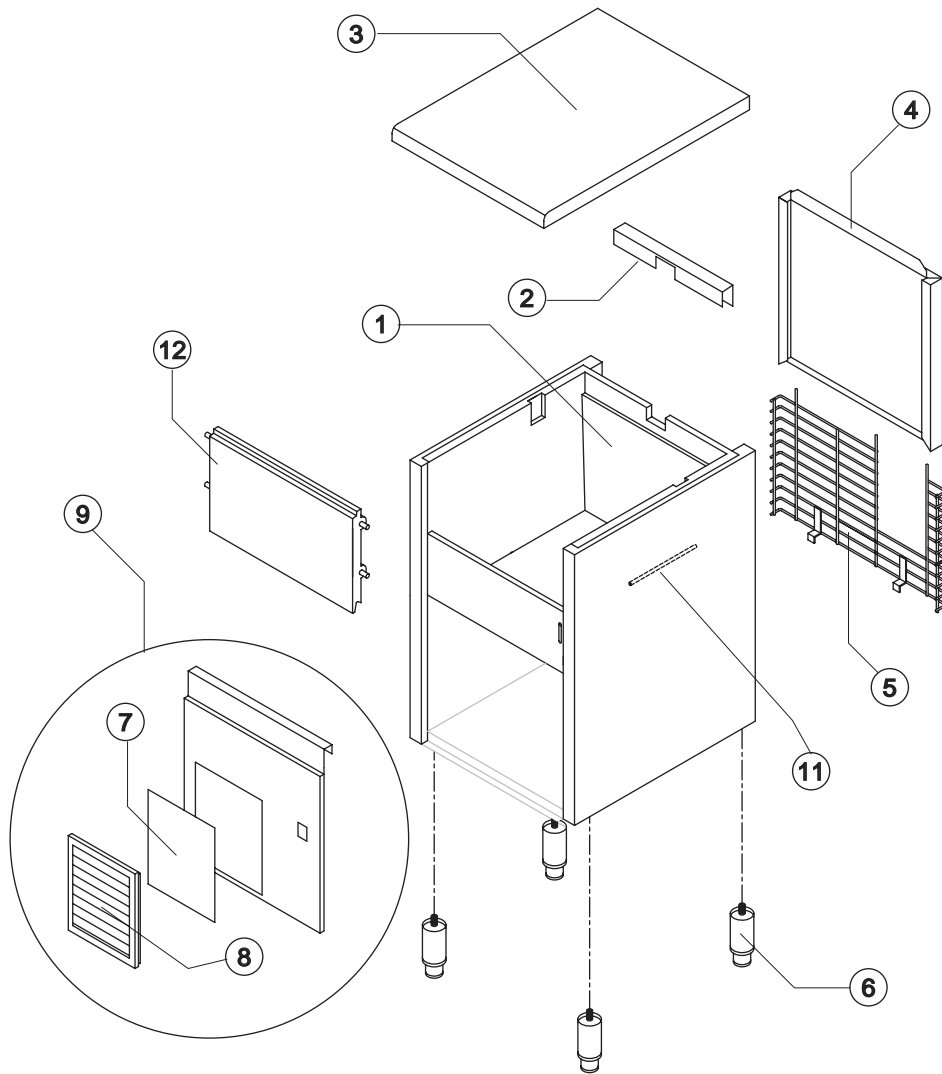

TB 853

LIST OF THE EXPLODED VIEWS

SHELL ASSY

COOLING SYSTEM

EVAPORATOR

HYDRAULIC CIRCUIT

ELECTRIC PARTS

Rev. 00 - 06/06/2018

Ref.	Spare Description	Code
1	Foamed Cabinet Assy	See Table
2	Cover for Ice Exhaust	221385
3	Top Assembly	C22689
4	Rear Panel Assembly	C21316
5	Rear Grid	D12014
6	Adjustable Stainless Steel Foot	20613
7*	Filtering Panel	18106
8	Frame + Grid & Filter	C10205
9	Front Grid Panel	C22508
11	Bulbe-holder Pipe	20521
12	Door Assy	C10297

Ref. 1 - Foamed Cabinet Assy

Condensation	Code
Air	C11205A
Water	C11205W

Common Parts

Ref.	Spare Description	Code
3*	Molecular Drier	14009
5*	Vacuum-Charge Valve Plug	14006
6*	Vacuum-Charge Valve Device	14005
7	Vacuum-Charge Valve Body	14007
8	Compressor	23985
9	Suction Line	for the spare parts code give us the s/n.