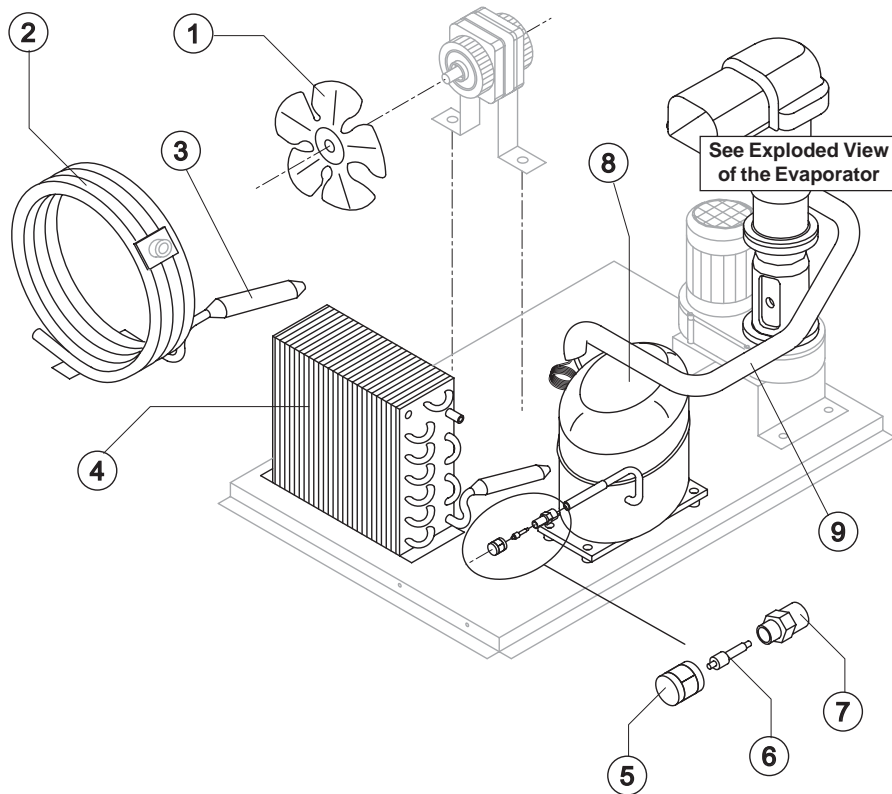

TB 853

LIST OF THE EXPLODED VIEWS

SHELL ASSY

COOLING SYSTEM

EVAPORATOR

HYDRAULIC CIRCUIT

ELECTRIC PARTS

Rev. 00 - 06/06/2018

Ref.	Spare Description	Code
1	Foamed Cabinet Assy	See Table
2	Cover for Ice Exhaust	221385
3	Top Assembly	C22689
4	Rear Panel Assembly	C21316
5	Rear Grid	D12014
6	Adjustable Stainless Steel Foot	20613
7*	Filtering Panel	18106
8	Frame + Grid & Filter	C10205
9	Front Grid Panel	C22508
11	Bulbe-holder Pipe	20521
12	Door Assy	C10297

Ref. 1 - Foamed Cabinet Assy

Condensation	Code
Air	C11205A
Water	C11205W

Common Parts

Ref.	Spare Description	Code
3*	Molecular Drier	14009
5*	Vacuum-Charge Valve Plug	14006
6*	Vacuum-Charge Valve Device	14005
7	Vacuum-Charge Valve Body	14007
8	Compressor	23985
9	Suction Line	for the spare parts code give us the s/n.